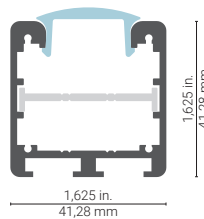

Features

- Made in North America
- ALCOA 6063T-5 Aluminum
- Guideline for easy installation
- Dimmable (use Lutron CTCL-153P-Skylark or Diva)